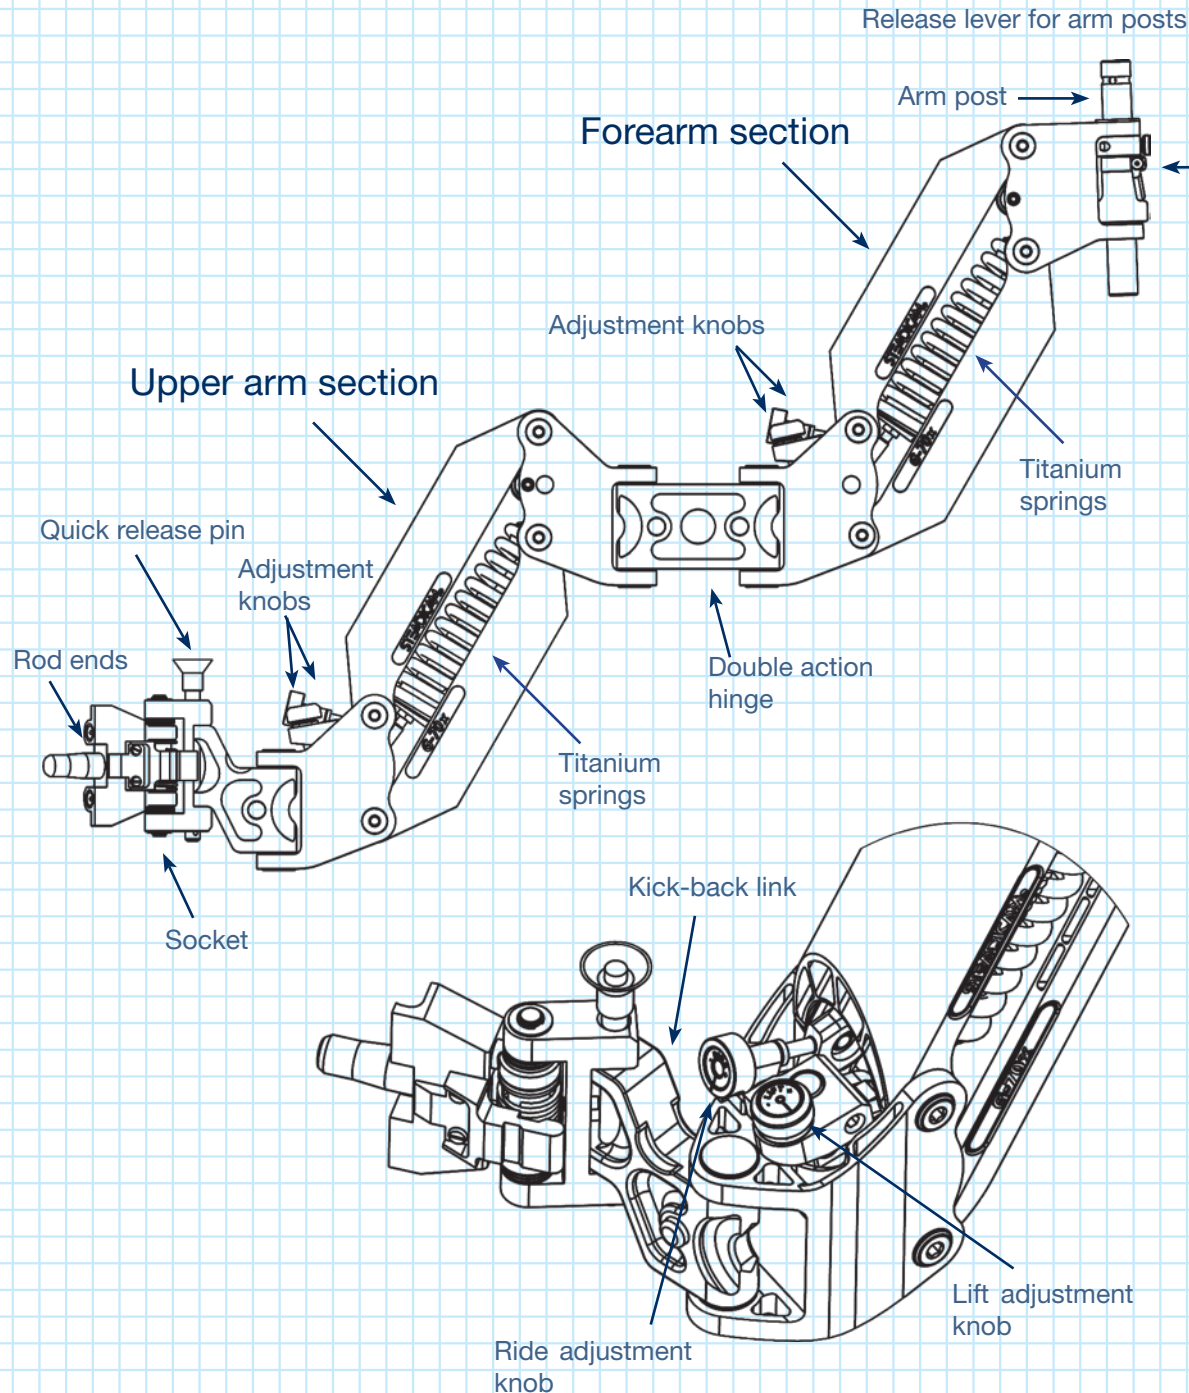

The G-70x Arm

The New Steadicam G-70x Arm

The G-70x is the third release of Tiffen's G-Series arms. The revolutionary, patented Geo spring geometry optimizes performance throughout its lifting range. It tames high/low arm travel with adjustable-length crankshafts that dynamically rock the spring termination as the arm is boomed up or down. Powered by coaxial titanium spring sets, the G-70x arm smoothly carries any load from 13 to 70 pounds (5.8 to 32 kgs). The all new bearing performance enhancements on the G-70x arm makes even the slowest camera moves ultra smooth.

The design criteria for the G-70x arm:

Light weight (10.8 lbs / 4.9 kgs), user maintainable, and a 29 inch (73 cm) boom range. It has soft bumpers at each end of travel so the arm can be boomed right to its limits without shot-disturbing clunks. The G-70x also has a Ride control that adjusts the iso-elastic™ response of the arm.

G-70x innovations include:

Arm posts are locked in place by a single lever, so switching arm posts is quick and easy. Actually, all parameters are user adjustable. This quick-change mechanism also has an adjustable drag for the post's rotation, from completely free to totally locked. At the socket block end of the arm is the, "kick back" link, which gets the arm further out of the way as the sled crosses the operator's body, and keeps the arm from banging against the stops in normal operation. Increased structural strength, improved geometry, tough type III hard anodize on the main arm components, and sturdy component design helps provide years of lasting durability.